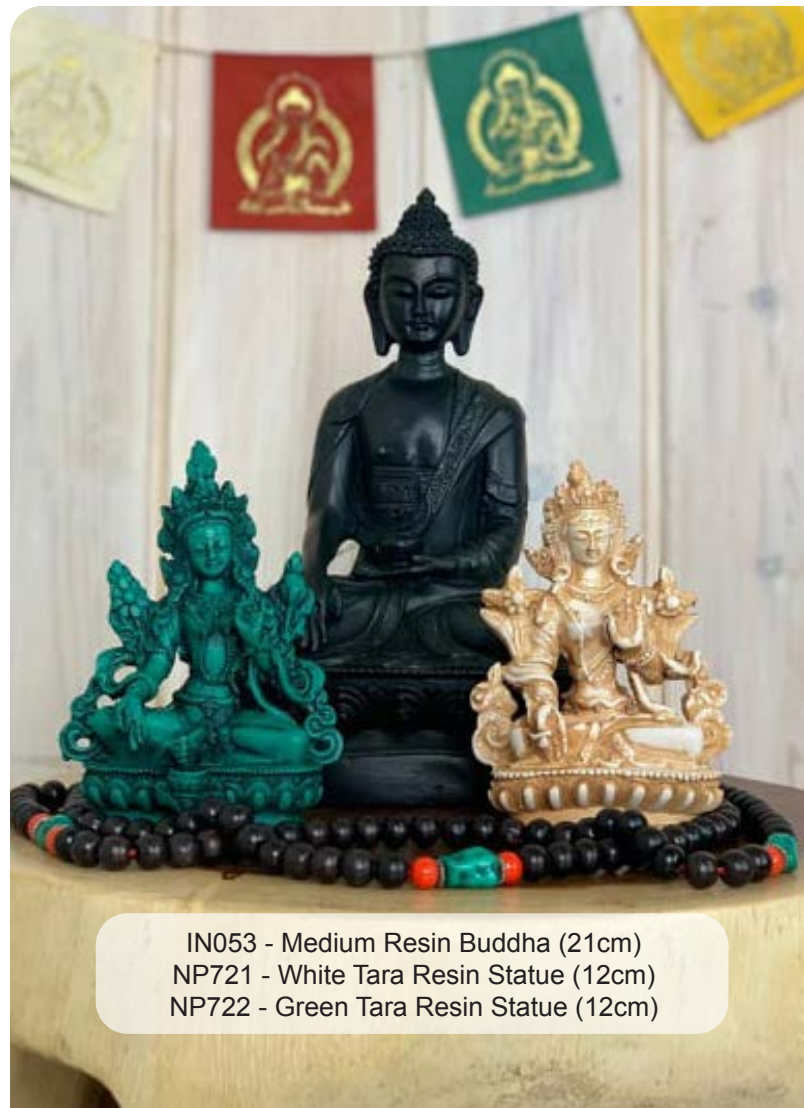

NP602  
Avalokiteshwara Resin  
Statue (18cm)

NP353  
Sajaya Resin Tara  
(11cm)

NP631  
Resin Dancing Tara Statue  
(21cm)

NP139  
Small Bhairab Mask  
(20cm)

1550  
Buddha Mask  
(28cm)

IN053 - Medium Resin Buddha (21cm)  
NP721 - White Tara Resin Statue (12cm)  
NP722 - Green Tara Resin Statue (12cm)