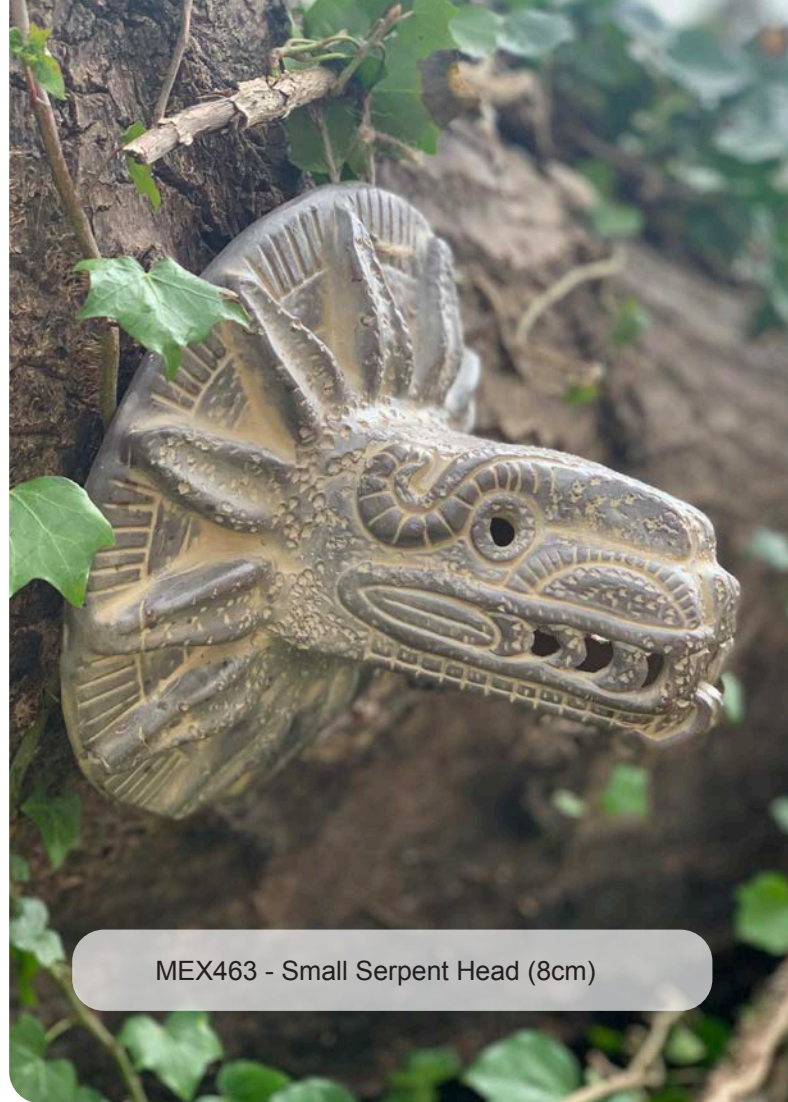

MEX468  
Mayan Calendar  
Mask (25cm)

MEX470  
Double Year Bearer  
Mask (31cm)

MEX469  
Burden of Time  
Mask (27cm)

MEX467  
Aztec Calendar  
Mask (26cm)

MEX459  
Pico De Aiguila  
Mask (20cm)

MEX460  
Mayan Sacrificial  
Scene Plaque (26cm)

MEX463 - Small Serpent Head (8cm)

MEX472  
Huehuetotl Statue

MEX455 / MEX456  
Small 16cm / Large 30cm  
Coyocuaxi Plaques

MEX464  
Quetzalcoatl Idol  
(20cm)

MEX461  
Mexican Maize Idol  
(24cm)

MEX462  
Mexican Fertility Idol  
(18cm)