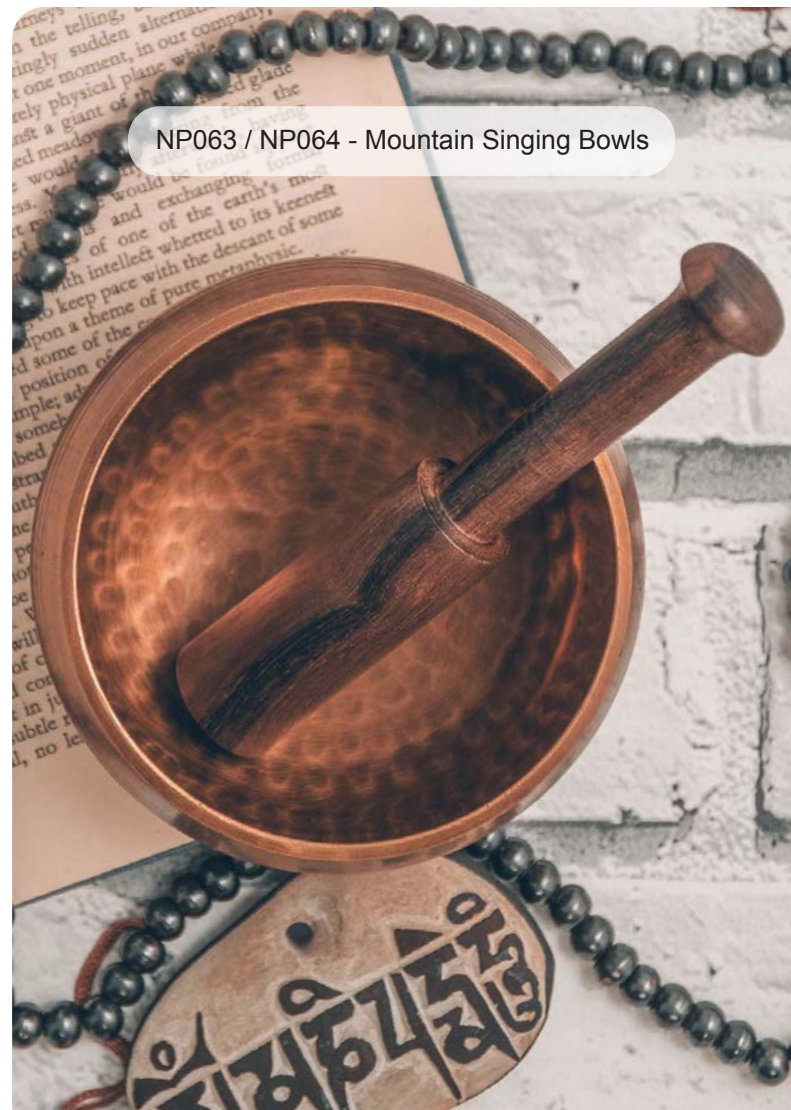

Flower of Life Singing Bowls (various sizes)

Lunar Bowls (various sizes)

NX34 / NX35 Suede Singing Bowl Sticks

Plain Singing Bowl Sets  
NX40 - Small / NX41 - Medium / NX49 - Large  
NX44A - Extra Large

Patterned Singing Bowl Sets  
NX42 - Small / NX43 - Medium / NX50 - Large